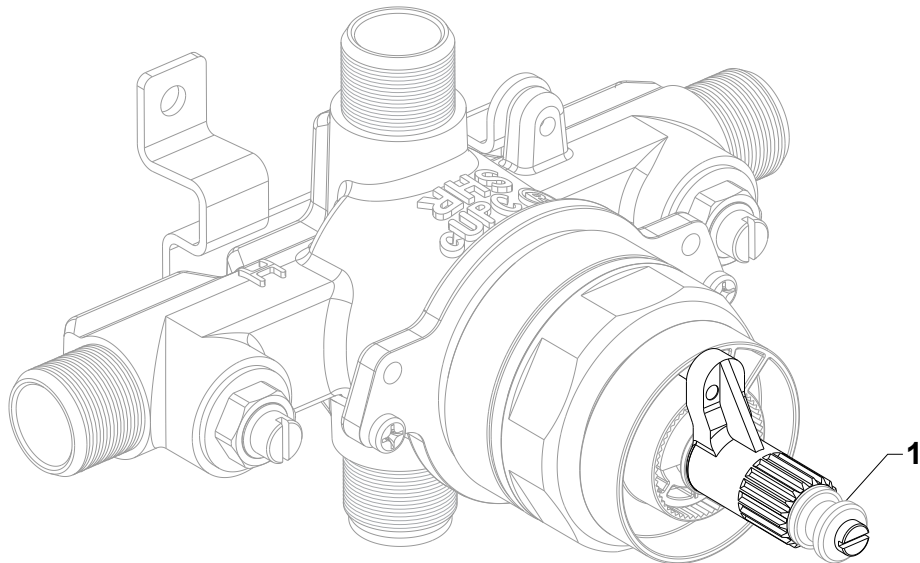

Pure Freude
an Wasser

14140000 GROHSAFE 3.0 TRIM CONVERSION KIT

**OWNERS MANUAL
MANUEL DU PROPRIÉTAIRE
MANUAL DEL USUARIO**

NOTE: Brass Adapter (1) can be found packaged with the Trim

NOTE: GrohSafe 3.0 Trim Conversion Kit only works with the GrohSafe 2.0 valves (350115001, 35064001, 35065001, 35066001)