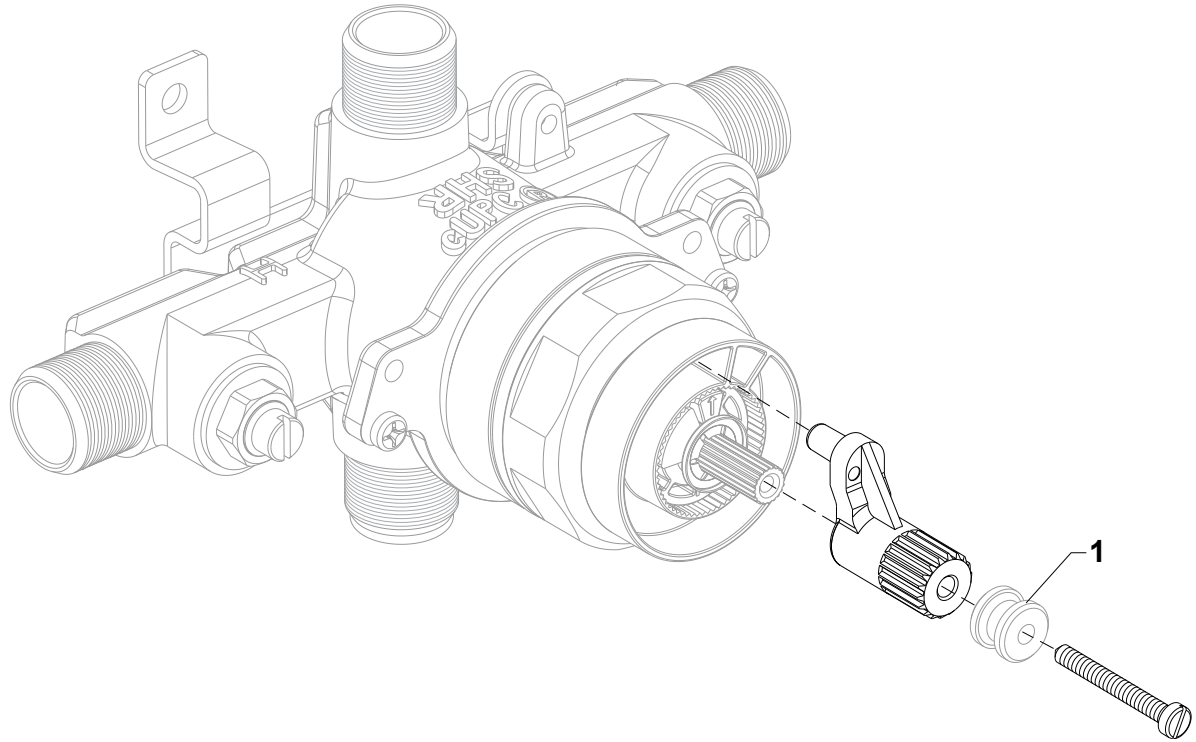

Pure Freude
an Wasser

14140000 GROHSAFE 3.0 TRIM CONVERSION KIT

**OWNERS MANUAL
MANUEL DU PROPRIÉTAIRE
MANUAL DEL USUARIO**

NOTE: Brass Adapter (1) can be found packaged with the Trim

NOTE: GrohSafe 3.0 Trim Conversion Kit only works with the GrohSafe 2.0 valves (350115001, 35064001, 35065001, 35066001)