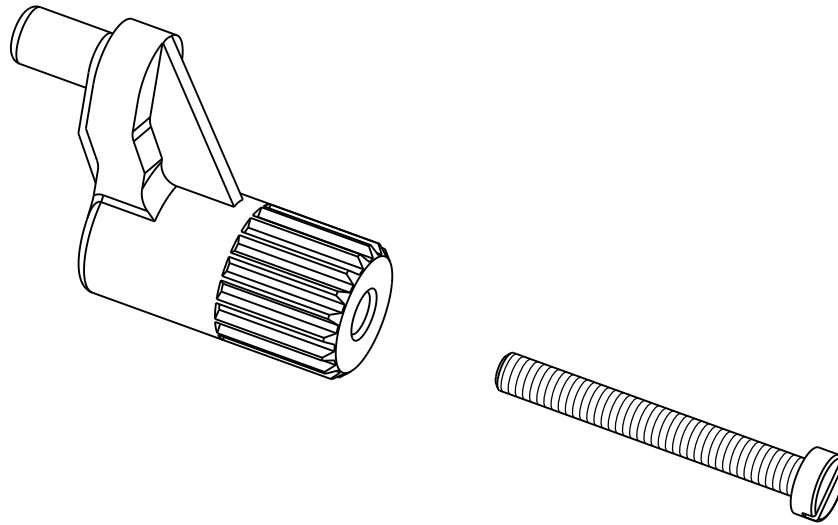

Pure Freude
an Wasser

14140000 GROHSAFE 3.0 TRIM CONVERSION KIT

**OWNERS MANUAL
MANUEL DU PROPRIÉTAIRE
MANUAL DEL USUARIO**

NOTE: Brass Adapter (1) can be found packaged with the Trim

NOTE: GrohSafe 3.0 Trim Conversion Kit only works with the GrohSafe 2.0 valves (350115001, 35064001, 35065001, 35066001)